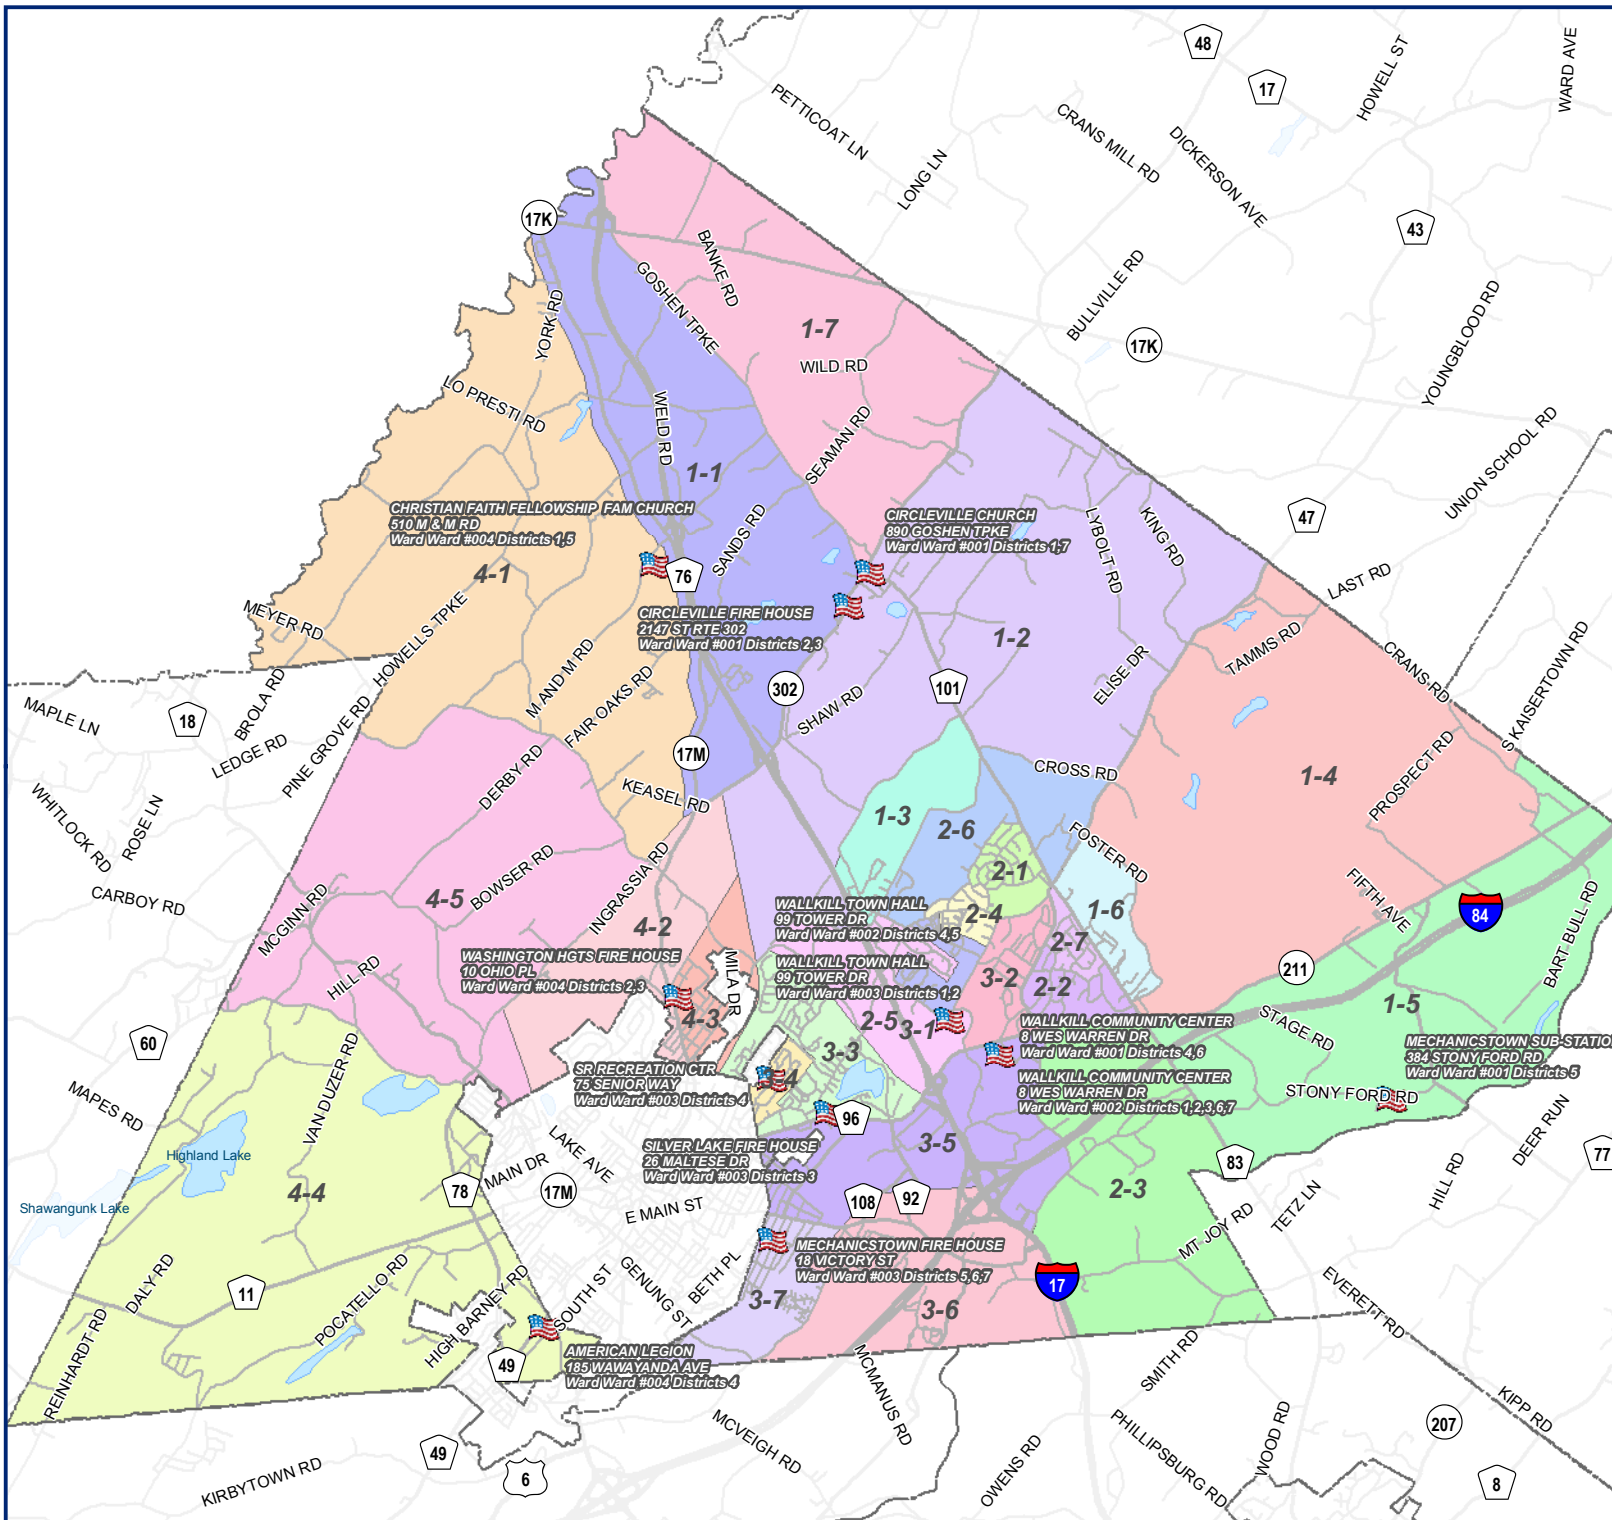

Orange County Election Districts

WALLKILL

Legend

- Major Highway
- Minor Highway
- Local Road
- Polling Places
- Municipal Boundary
- Waterbodies

Orange County GIS Division

22 Wells Farm Rd
Goshen, NY 10924
Tel 845.615.3790
Fax 845.294.9712

EMAIL: ocgis@orangecountygov.com
WEB: gis.orangecountygov.com
Printing date October 2010

DISCLAIMER: